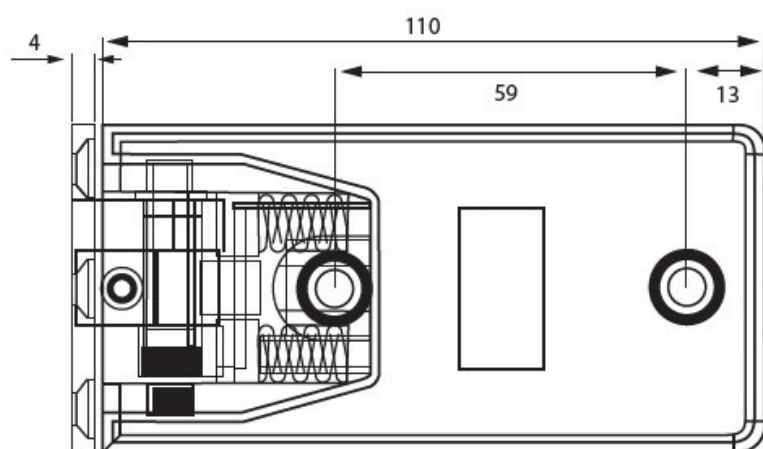

PRODUCT SHEET

Description:

Shower Hinge "Linz", Wall/Glass,Black,Offset Back Pl, 3 Holes, 6-10mm Glass Thickness, W/15 DG Angle Adjustment, Function & 15DG Return Function, Brass Material, Rectangular, Shape w/Chamferede Edges

Item number:

15.26.744-4

Units	Box	Carton	HS Code	Barcode
Pcs.	1	20	8302100090	 5704866505253

SISO A/S

Mileparken 11
DK-2740 Skovlunde
Denmark
VAT: 24786013

Phone +45 45 830 900

www.siso.dk
siso@siso.dk

Danske Bank
Nytorv Branch
Copenhagen
SWIFT: DABADKKK

Account no.
4180 3112 112936
IBAN Account
DK7230003112112936