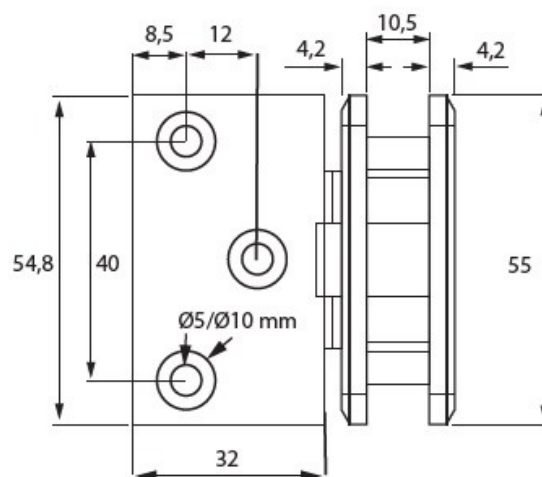

PRODUCT SHEET

Description:

Shower Hinge "Linz", Wall/Glass,Black,Offset Back Pl, 3 Holes, 6-10mm Glass Thickness, W/15 DG Angle Adjustment, Function & 15DG Return Function, Brass Material, Rectangular, Shape w/Chamferede Edges

Item number:

15.26.744-4

Units	Box	Carton	HS Code	Barcode
Pcs.	1	20	8302100090	 5704866505253

SISO A/S

Mileparken 11
DK-2740 Skovlunde
Denmark
VAT: 24786013

Phone +45 45 830 900

www.siso.dk
siso@siso.dk

Danske Bank
Nytorv Branch
Copenhagen
SWIFT: DABADKKK